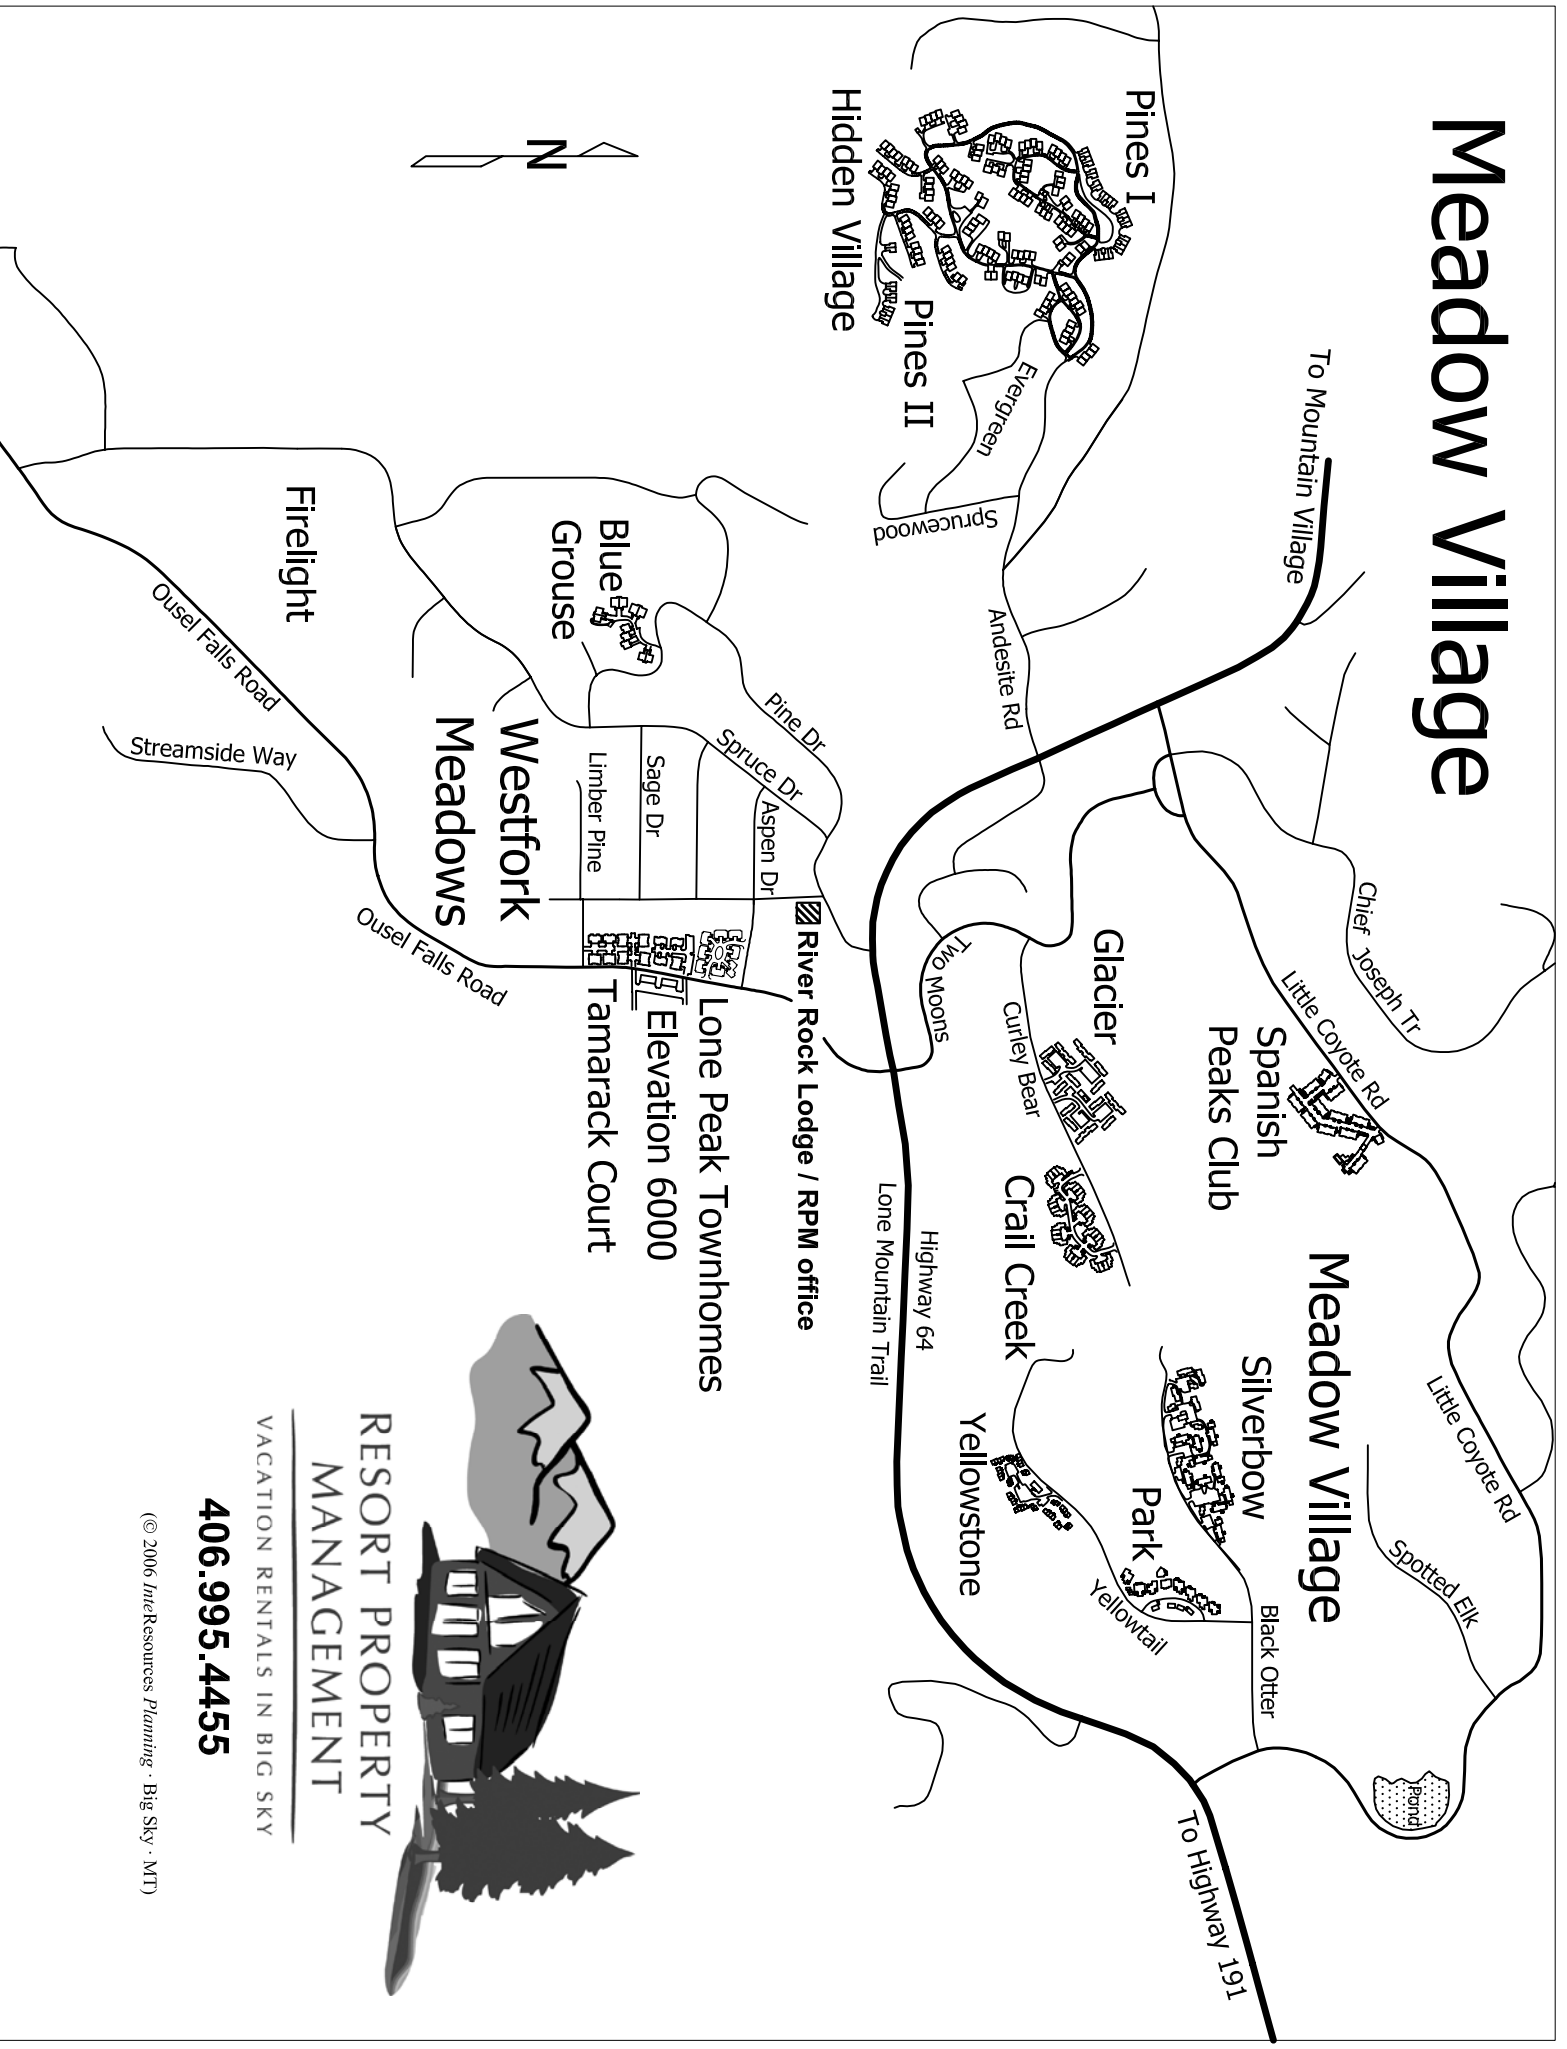

Meadow Village

**RESORT PROPERTY
MANAGEMENT**

VACATION RENTALS IN BIG SKY

406.995.4455

© 2006 InetResources Planning - Big Sky - MT