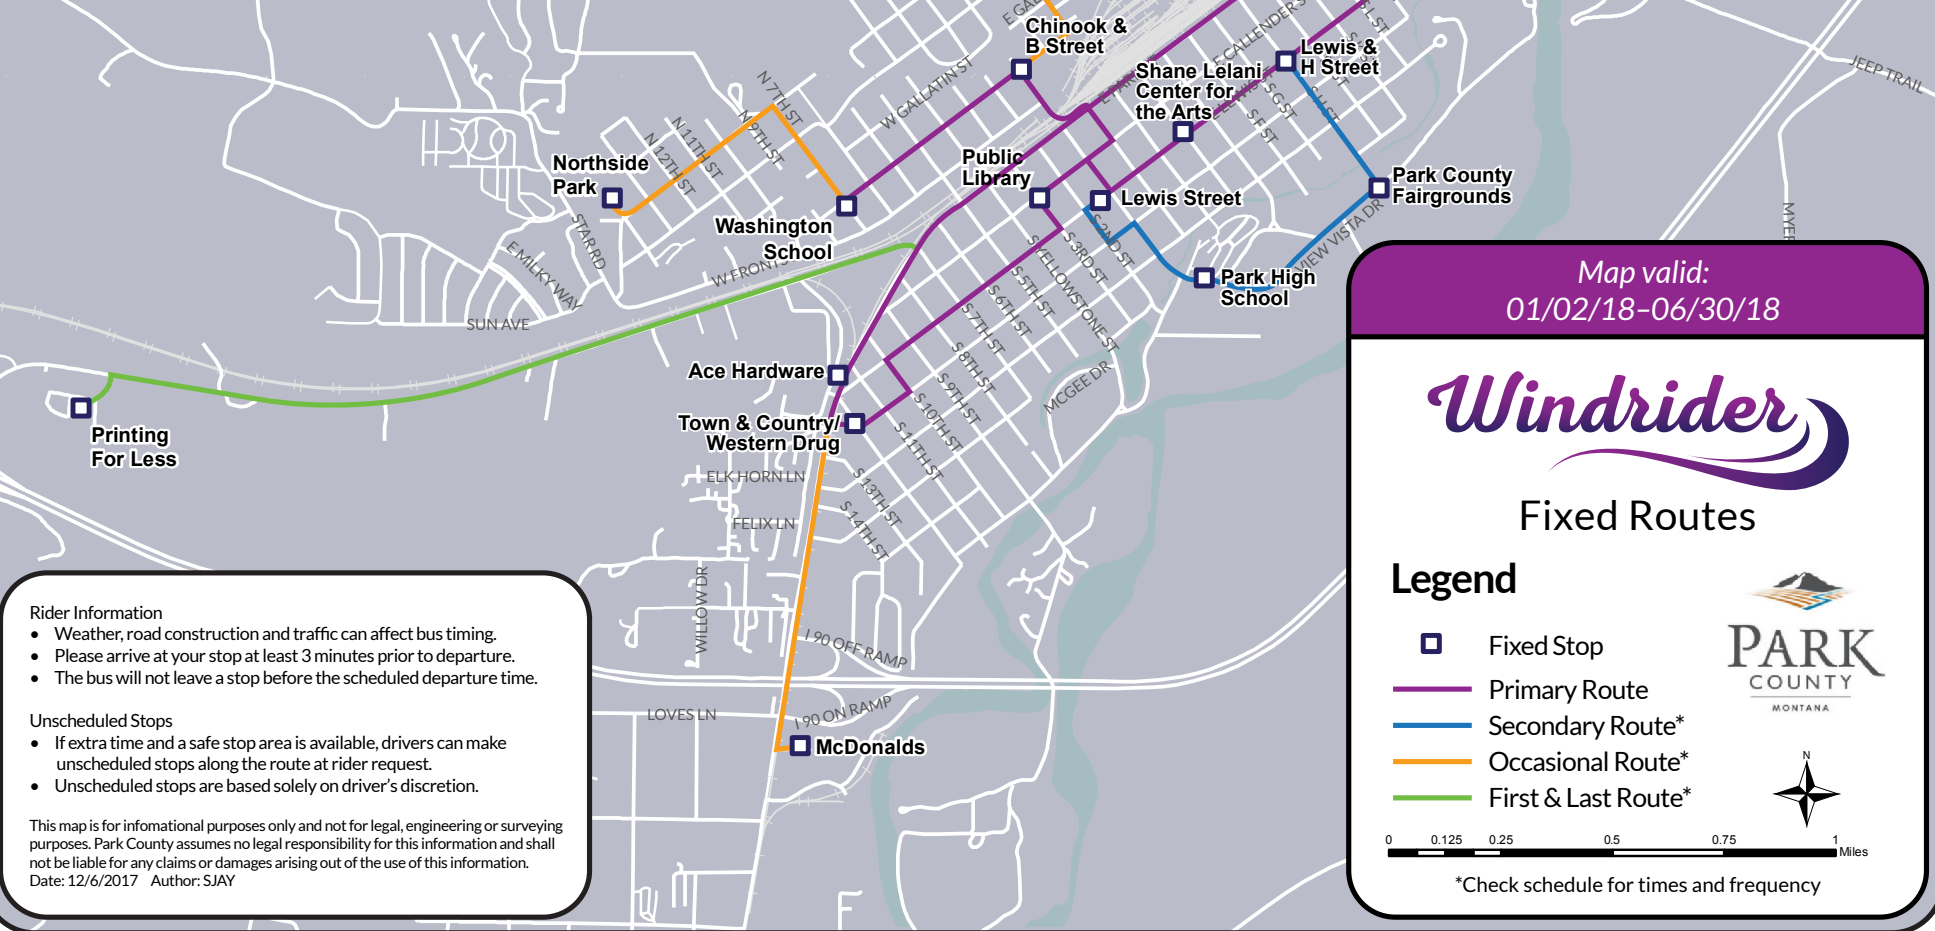

Fixed Stop	Morning Routes				Afternoon Routes			
	Depart	Depart	Depart	Depart	Depart	Depart	Depart	Depart
Shane Lelani Center for the Arts	6:25 AM	8:05 AM	—	10:45 AM	12:55 PM	—	3:45 PM	5:00 PM
Fairgrounds	6:30 AM	8:11 AM	—	10:50 AM	1:00 PM	—	3:50 PM	5:05 PM
Park High School	6:34 AM	8:15 AM	—	10:54 AM	1:04 PM	—	3:54 PM	5:09 PM
Lewis Street	6:38 AM	8:19 AM	9:30 AM	10:58 AM	1:08 PM	2:25 PM	3:58 PM	5:13 PM
Washington School	6:45 AM	8:26 AM	9:37 AM	11:05 AM	1:15 PM	2:32 PM	4:05 PM	5:20 PM
Northside Park	6:50 AM	—	—	11:10 AM	1:20 PM	—	4:10 PM	5:25 PM
Chinook & B Street	6:57 AM	8:30 AM	9:41 AM	11:17 AM	1:27 PM	2:36 PM	4:17 PM	5:32 PM
Katie Bonnell Park	7:02 AM	—	—	11:22 AM	1:32 PM	—	—	5:37 PM
Lewis & H Street	7:11 AM	8:36 AM	9:47 AM	11:31 AM	1:41 PM	2:42 PM	4:23 PM	5:46 PM
RX Coffee	7:15 AM	8:40 AM	9:51 AM	11:35 AM	1:45 PM	2:46 PM	4:27 PM	5:50 PM
Livingston HealthCare	7:19 AM	8:45 AM	9:56 AM	11:39 AM	1:49 PM	2:51 PM	4:31 PM	5:54 PM
Public Library	7:28 AM	8:55 AM	10:06 AM	11:48 AM	1:58 PM	3:01 PM	4:40 PM	6:03 PM
Town & Country/Western Drug	7:34 AM	9:01 AM	10:12 AM	11:54 AM	2:04 PM	3:07 PM	4:46 PM	6:09 PM
Ace Hardware	7:37 AM	9:05 AM	10:16 AM	11:57 AM	2:07 PM	3:11 PM	4:49 PM	6:12 PM
McDonalds	7:42 AM	—	—	12:02 PM	2:12 PM	—	—	6:17 PM
Printing for Less	7:51 AM	—	—	—	—	—	—	6:26 PM

Map valid:
01/02/18-06/30/18

Windrider

Fixed Routes

Legend

- Fixed Stop
- Primary Route
- Secondary Route*
- Occasional Route*
- First & Last Route*

PARK COUNTY MONTANA

*Check schedule for times and frequency