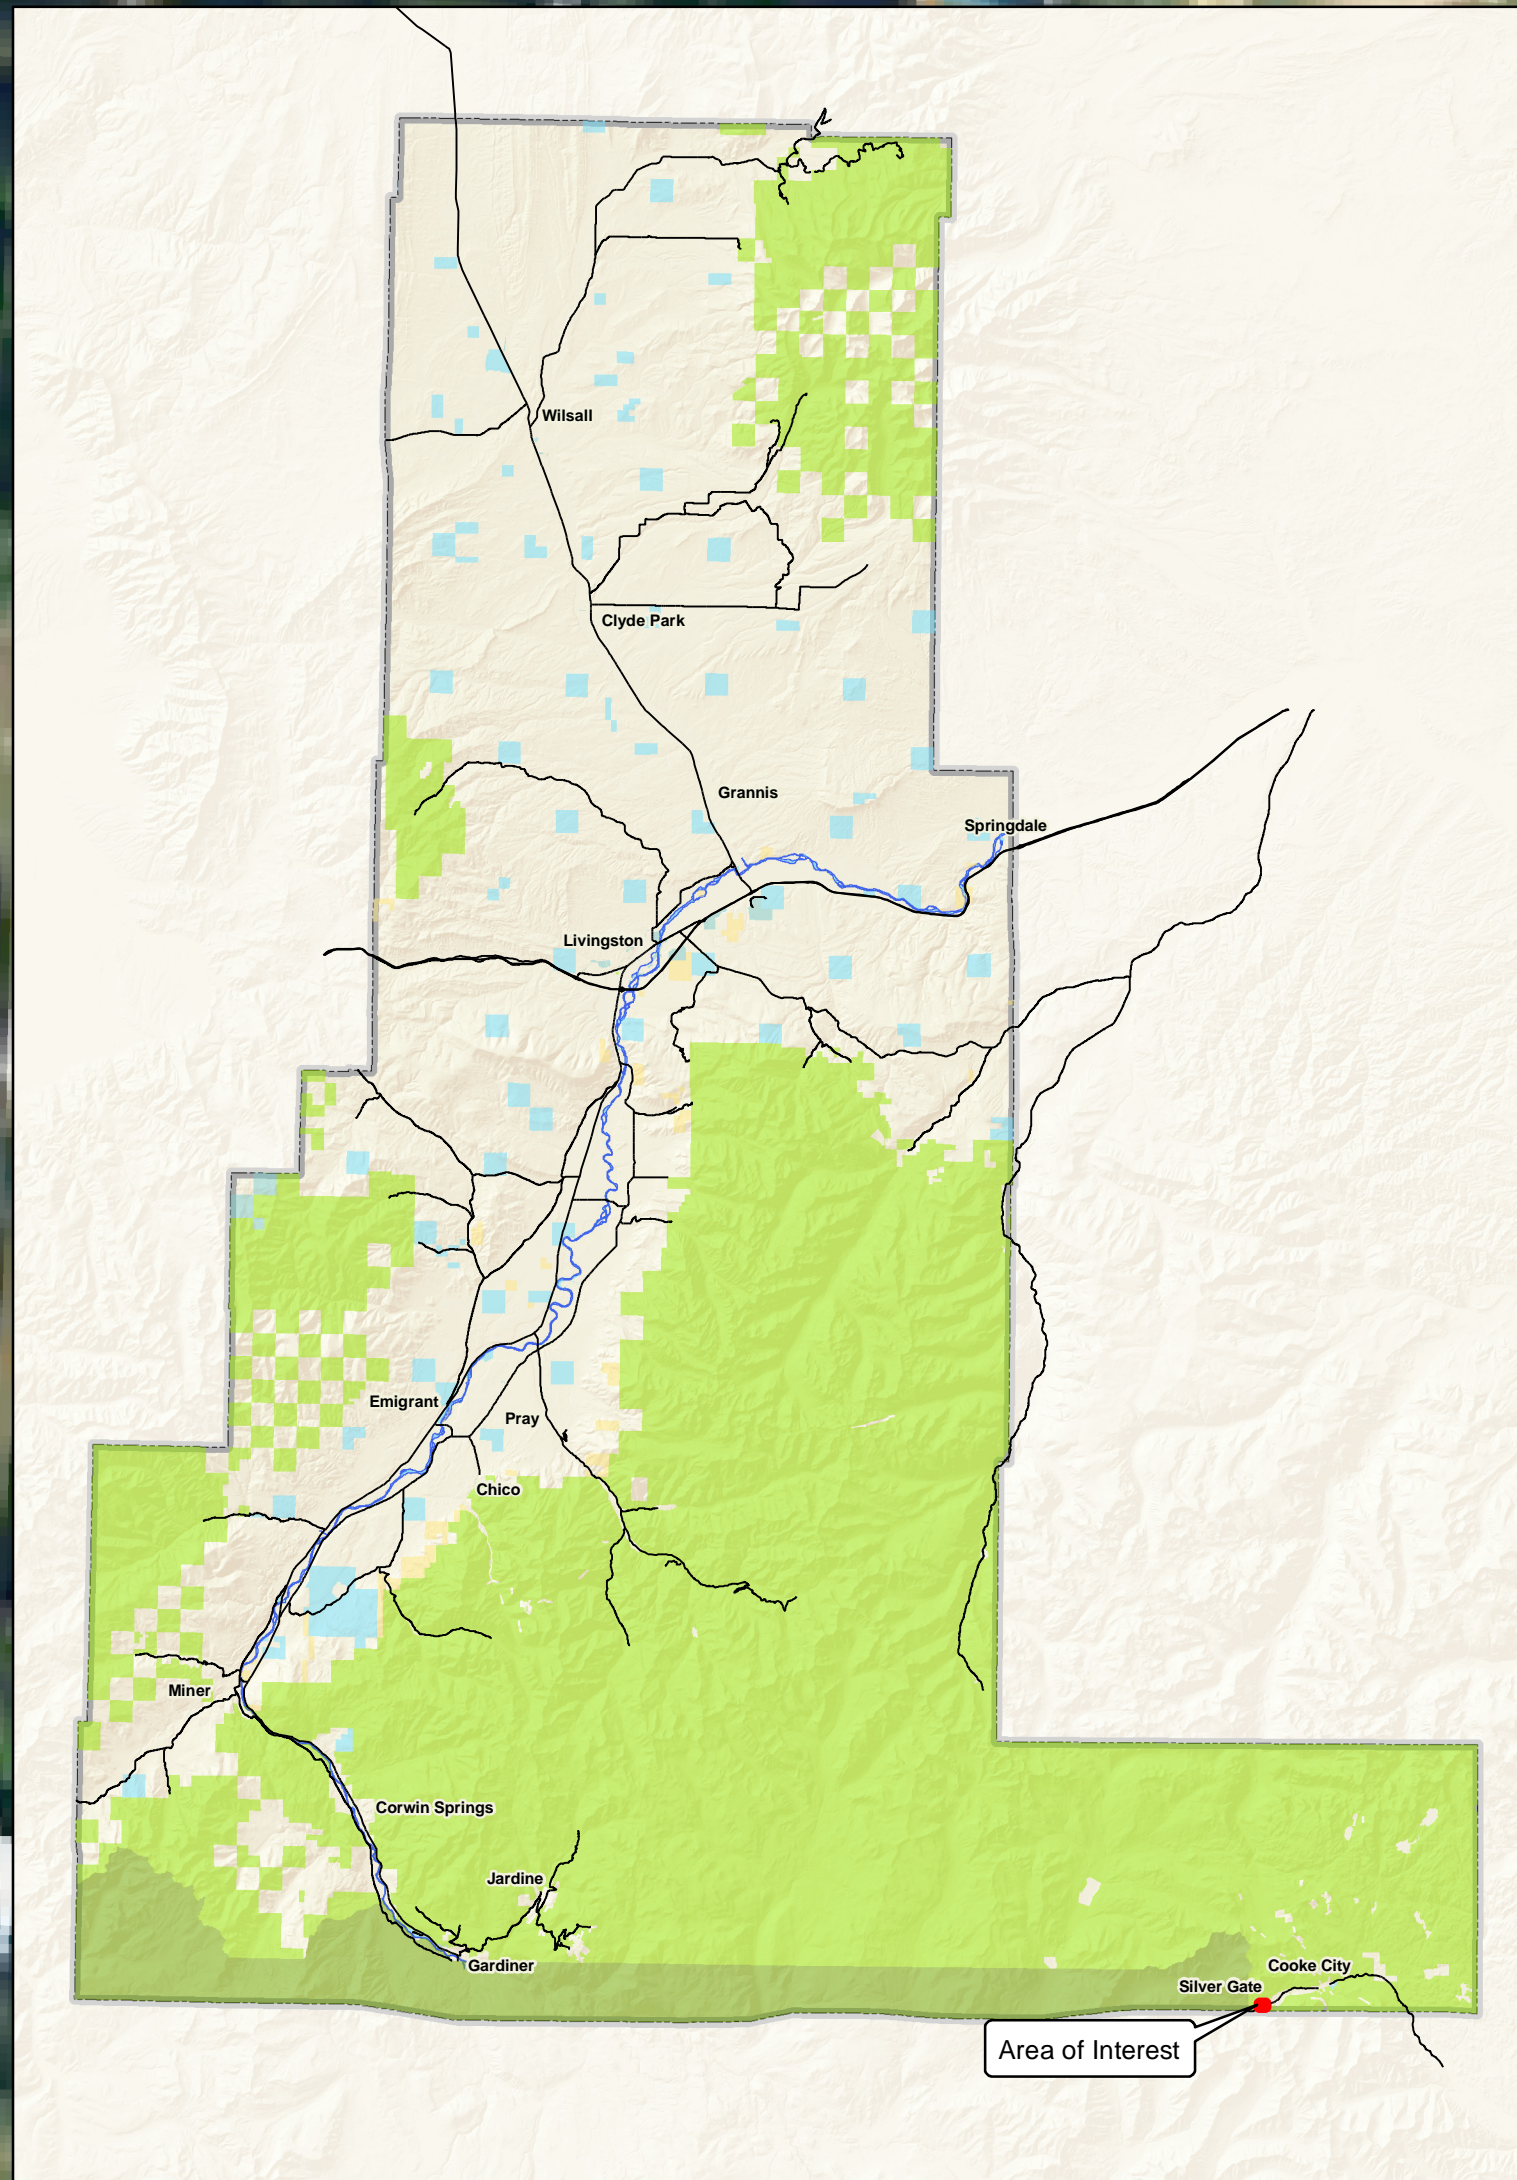

Legal Description:
SILVER GATE ORIGINAL TOWNSITE,
S33,
T09 S,
R14 E,
SILVERGATE PARK,
PLAT 432A
Calculated Acreage: 0.44704
Coordinates: 45.0N,
-109.9E

GRIZZLY LODGE RD

LODGE ST

US HIGHWAY 212 W

MONUMENT AVE

Silver Gate Park Silver Gate, Montana