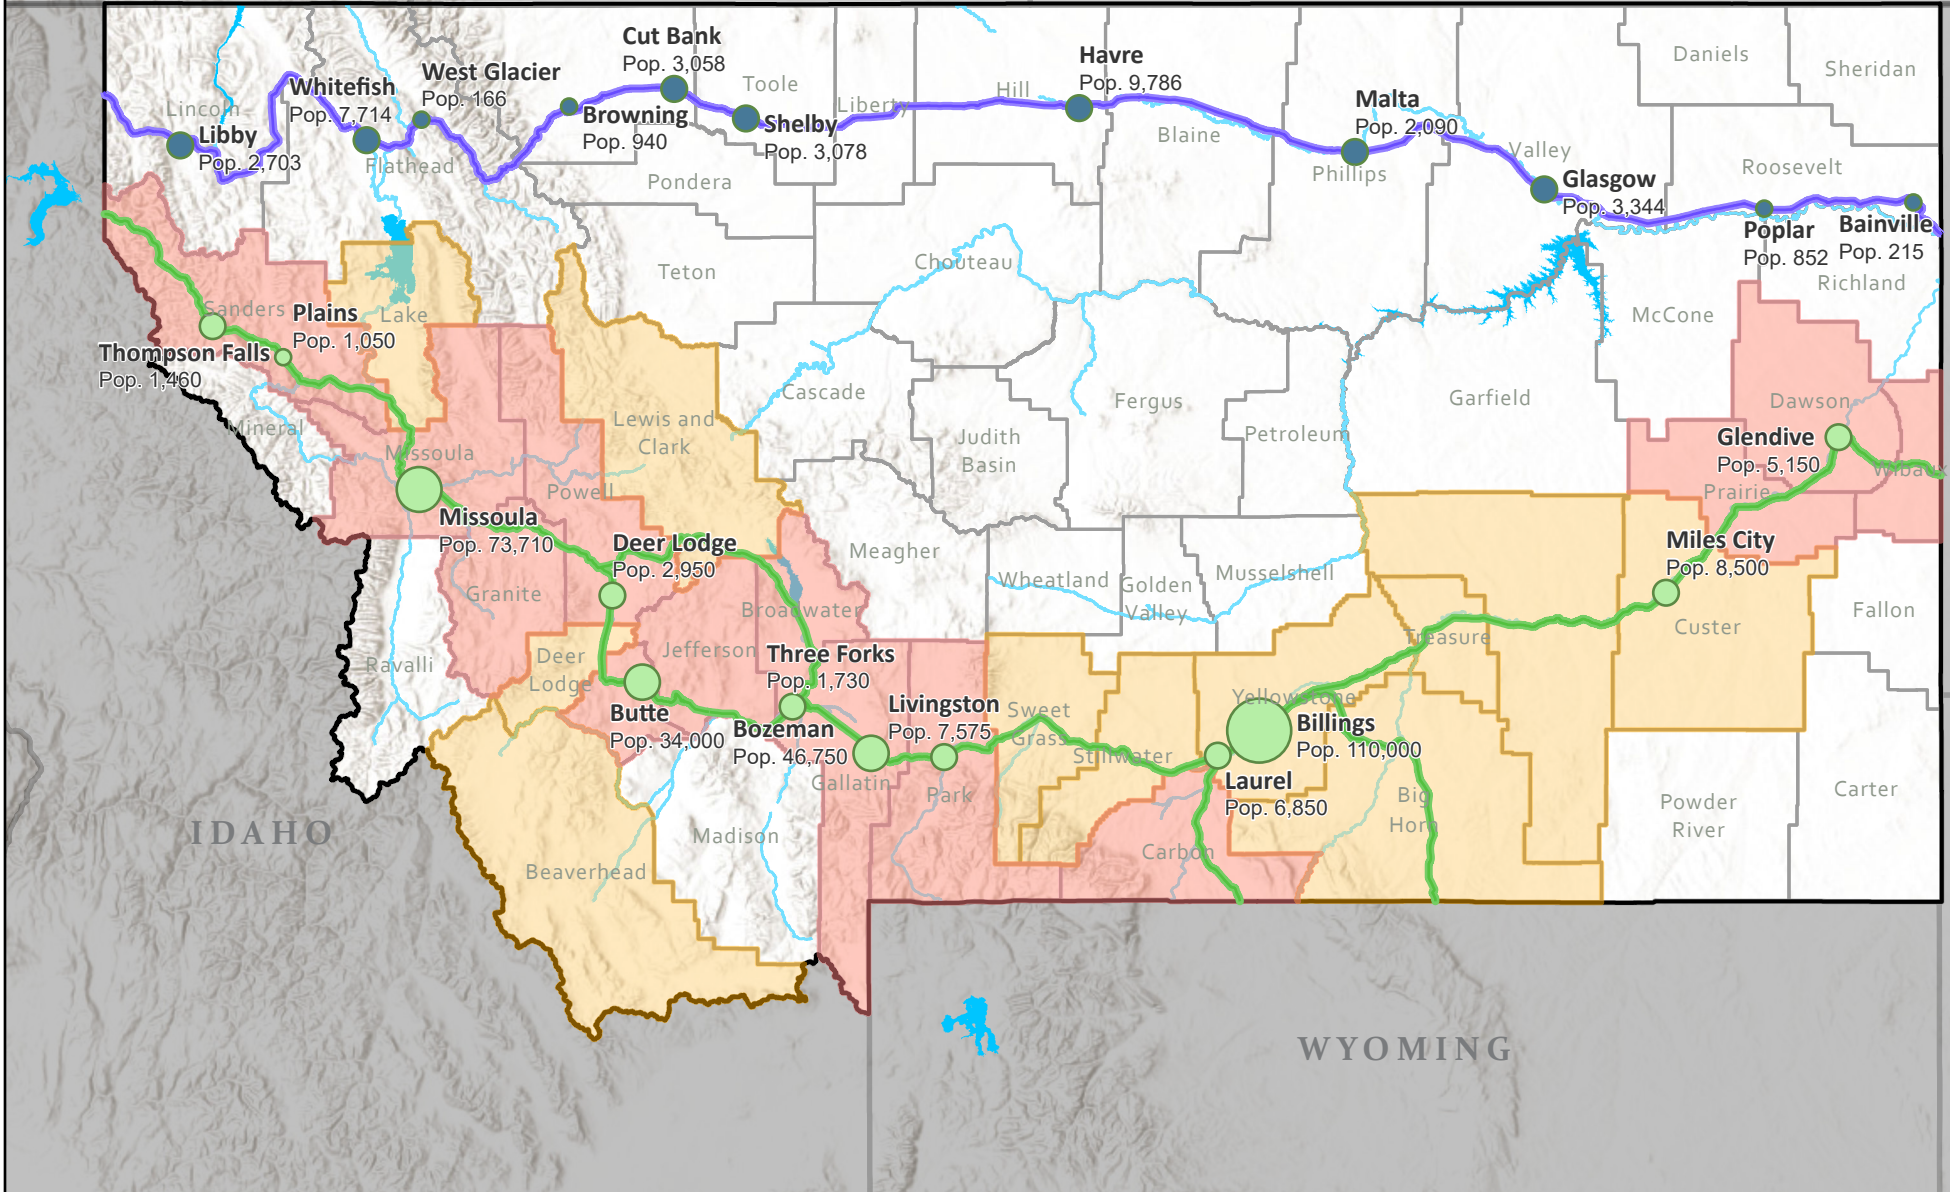

BRITISH COLUMBIA

ALBERTA

SASKATCHEWAN

IDAHO

WYOMING

# Big Sky Passenger Rail Authority

- Empire Builder Route
- Potential Expanded Routes
- Participating Counties
- Non-Participating Counties